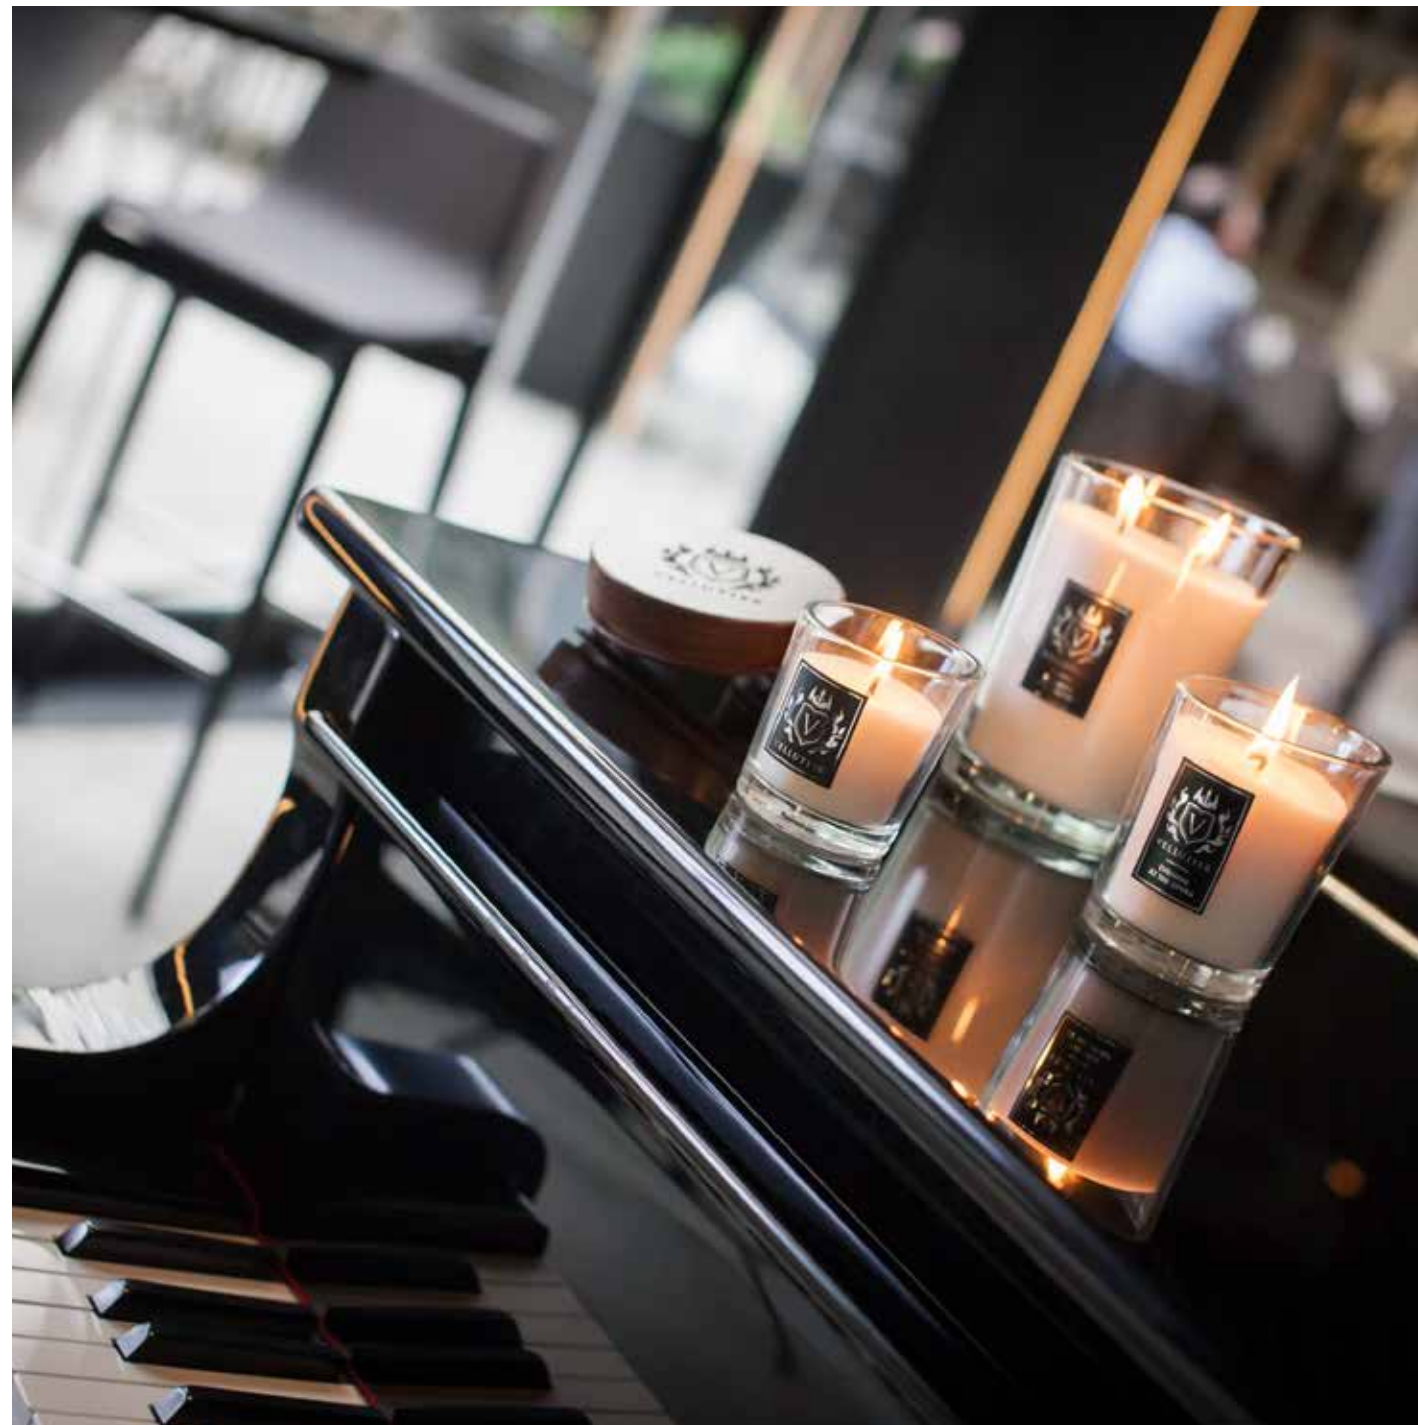

EVENING AT THE OPERA

Curtain up, let the orchestra play! Feel the uniqueness of the evening at the opera surrounded by notes of delicate freesia, hibiscus and lotus, wrapped in powdery notes of coconut milk, cashmere and musk.